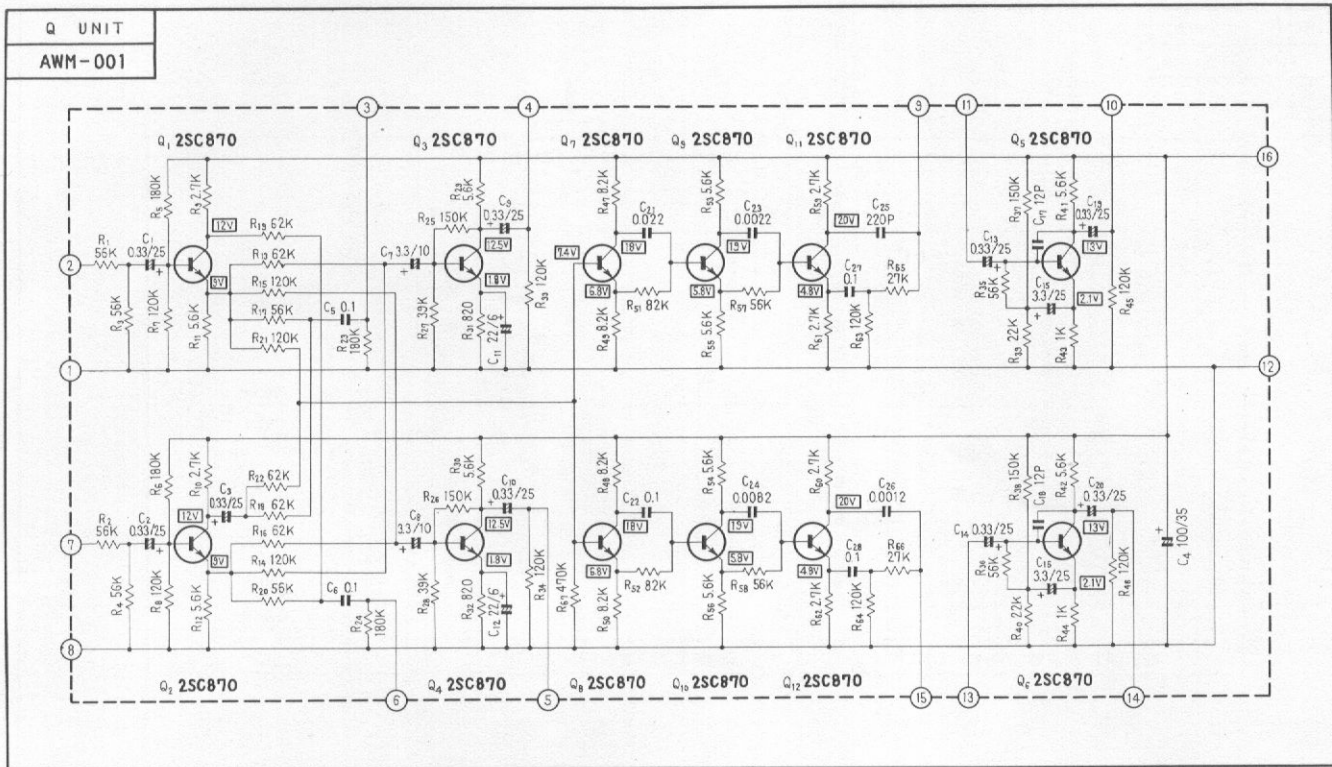

QUADRALIZER AMPLIFIER

QL-600

ROUND LABEL UNIT	FW					
FM FRONT END						
FM IF UNIT						
MPX UNIT						
AM TUNER UNIT						
Q UNIT	AWM-001					
HEAD AMP UNIT						
CONTROL AMP UNIT	AWG-009					
MAIN AMP UNIT	AWH-005					
POWER SUPPLY UNIT						
METER AMP UNIT	AWM-012					
SWITCH UNIT						
OUT PUT UNIT	AWM-009					
TONE COLOR UNIT						
CONTROL UNIT						
MIC AMP UNIT						
REVERBE AMP UNIT						
REVERBE UNIT						

- S₁ MODE**
- 2 CH. STEREO
 - 4 CH. STEREO
 - MATRIX
 - PHASE SHIFT

- S₂ 4 CH. TAPE MONITOR**
OFF - ON
- S₃ 2 CH. TAPE MONITOR**
OFF - ON

- S₄ POWER SWITCH**
ON - OFF

Q UNIT

CONTROL AMP UNIT

OUTPUT UNIT