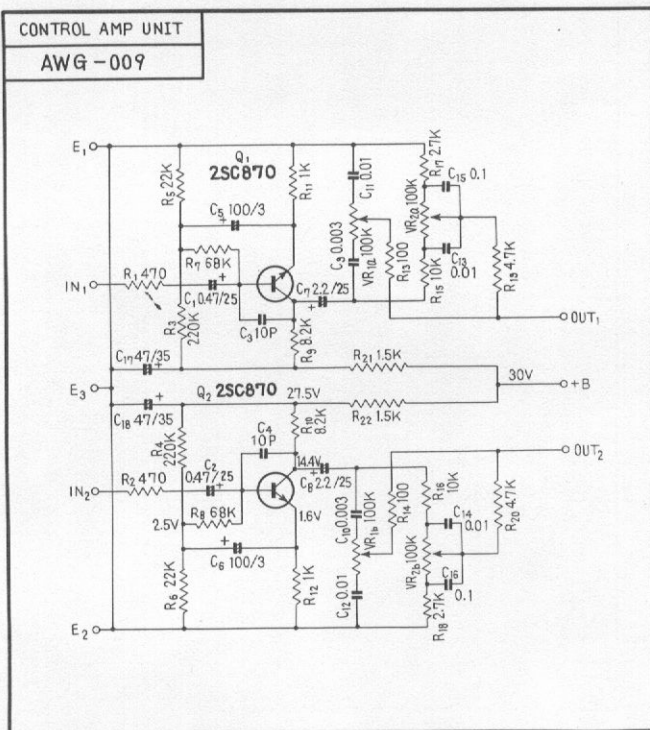

QUADRALIZER AMPLIFIER

QL-600

ROUND LABEL UNIT	FW					
FM FRONT END						
FM IF UNIT						
MPX UNIT						
AM TUNER UNIT						
Q UNIT	AWM-001					
HEAD AMP UNIT						
CONTROL AMP UNIT	AWG-009					
MAIN AMP UNIT	AWH-005					
POWER SUPPLY UNIT						
METER AMP UNIT	AWM-012					
SWITCH UNIT						
OUT PUT UNIT	AWM-009					
TONE COLOR UNIT						
CONTROL UNIT						
MIC AMP UNIT						
REVERBE AMP UNIT						
REVERBE UNIT						

- S₁ MODE**
- 2 CH. STEREO
 - 4 CH. STEREO
 - MATRIX
 - PHASE SHIFT

- S₂ 4 CH. TAPE MONITOR**
OFF - ON
- S₃ 2 CH. TAPE MONITOR**
OFF - ON

- S₄ POWER SWITCH**
ON - OFF

Q UNIT

CONTROL AMP UNIT

OUTPUT UNIT