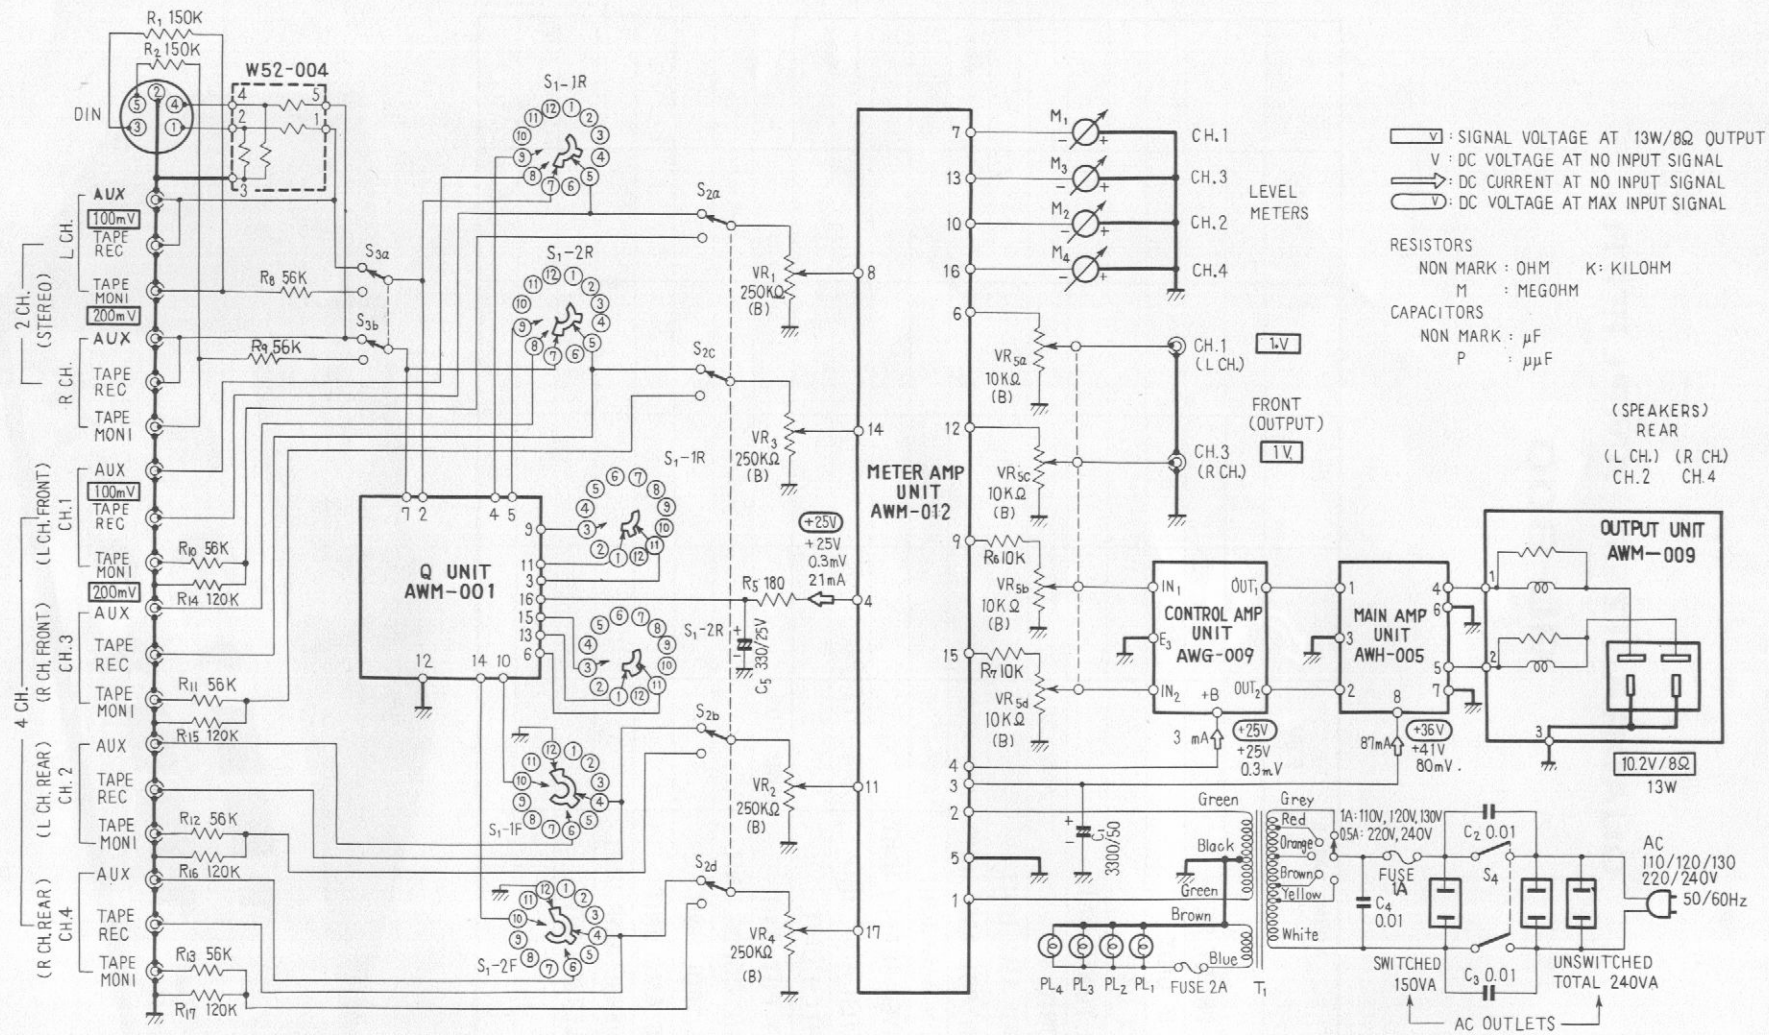

QUADRALIZER AMPLIFIER

QL-600

ROUND LABEL UNIT	FW					
FM FRONT END						
FM IF UNIT						
MPX UNIT						
AM TUNER UNIT						
Q UNIT	AWM-001					
HEAD AMP UNIT						
CONTROL AMP UNIT	AWG-009					
MAIN AMP UNIT	AWH-005					
POWER SUPPLY UNIT						
METER AMP UNIT	AWM-012					
SWITCH UNIT						
OUT PUT UNIT	AWM-009					
TONE COLOR UNIT						
CONTROL UNIT						
MIC AMP UNIT						
REVERBE AMP UNIT						
REVERBE UNIT						

- S₁ MODE**
- 2 CH. STEREO
 - 4 CH. STEREO
 - MATRIX
 - PHASE SHIFT

- S₂ 4 CH. TAPE MONITOR**
OFF - ON
- S₃ 2 CH. TAPE MONITOR**
OFF - ON

- S₄ POWER SWITCH**
ON - OFF

Q UNIT

CONTROL AMP UNIT

OUTPUT UNIT